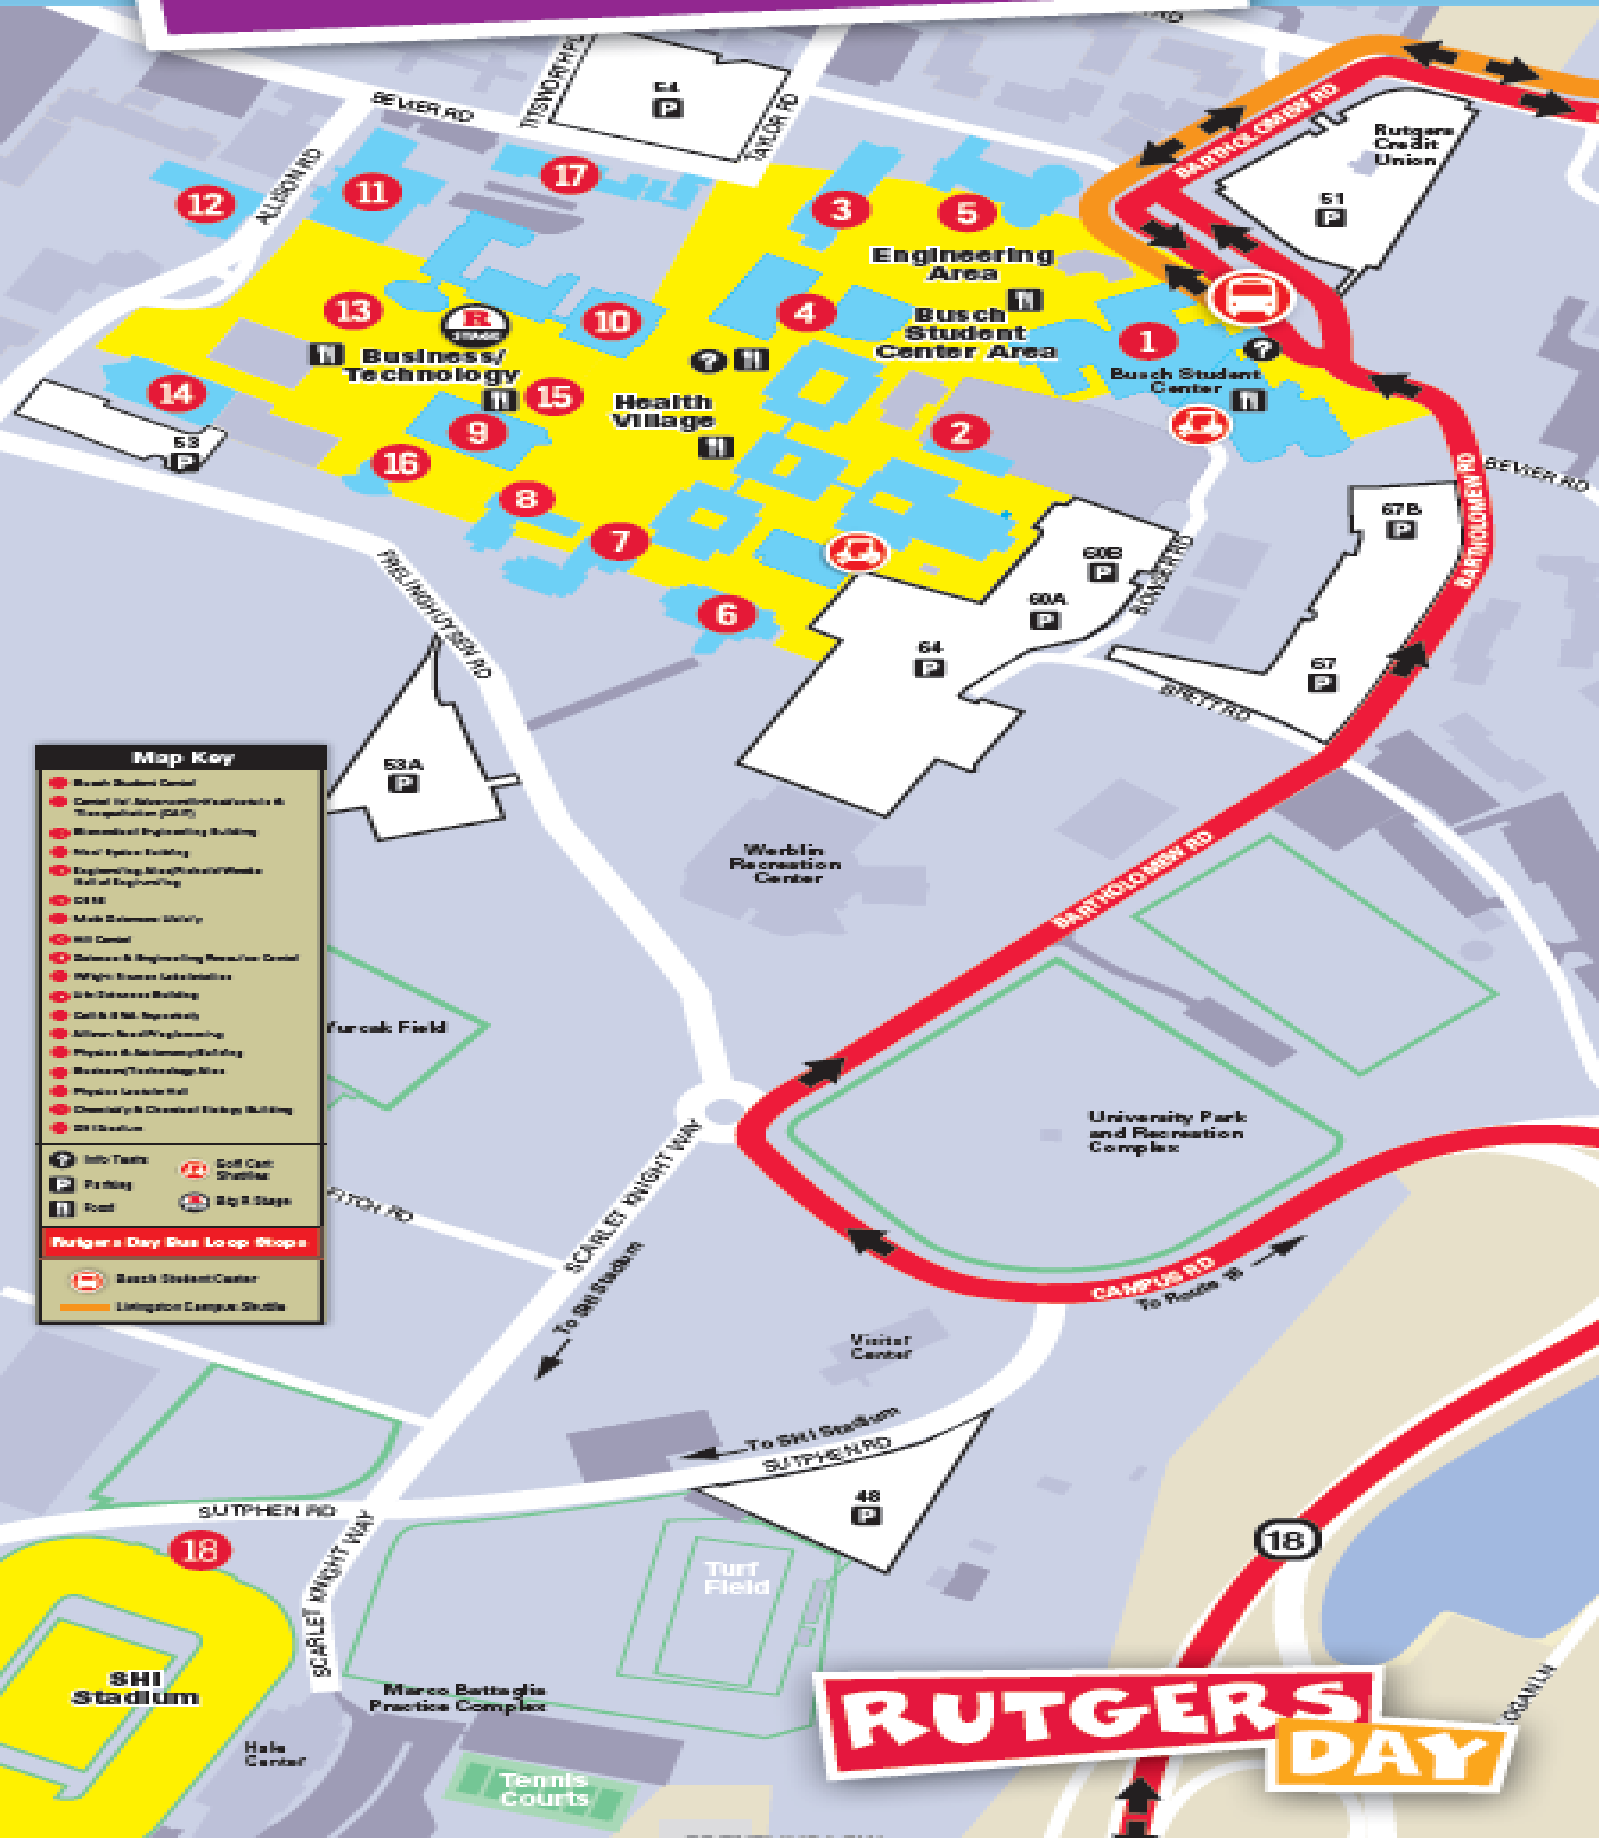

Busch Campus

Map Key

- Busch Student Center
- Center for Advanced Materials and Transportation (CART)
- School of Engineering Building
- West Tower Building
- Engineering Wing/West of West of Engineering
- CARS
- Mark G. D'Amico Library
- Hill Center
- Science & Engineering Research Center
- Wright Science Laboratories
- Life Sciences Building
- Cell & Mol. Systems
- Allens Research Building
- Physics & Astronomy Building
- Research Technology Area
- Physics Laboratory
- Chemistry & Chemical Biology Building
- SHI Pavilion
- Info Table
- Soft Cart Shuttle
- Parking
- Sign & Stairs

Partner's a Day Bus Loop Stops

- Busch Student Center
- Livingston Campus Shuttle

RUTGERS DAY